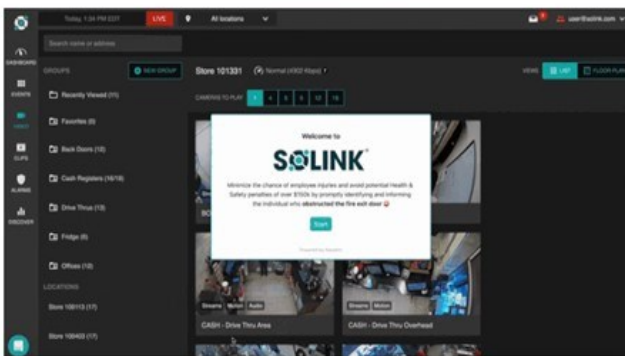

Turn loss prevention into a profit center

Increase your revenue with Solink's smart analytics & video insights

Solink can be the hub of 1 or 1000+ sites.

Our platform is ready to take on any challenge. There is no limit to the number of sites we can connect to, which gives you remote, mobile access to each store's data and security cameras anytime, anywhere. Solink eliminates the need for multiple software subscriptions; work smarter with Solink.

Solink integrates with your existing camera system.

Solink's Camera Linking AI automatically creates associations between cameras by detecting motion patterns across adjacent cameras. When reviewing footage in Solink's video player, you can navigate from one camera to another intuitively without prior knowledge of the site's layout.